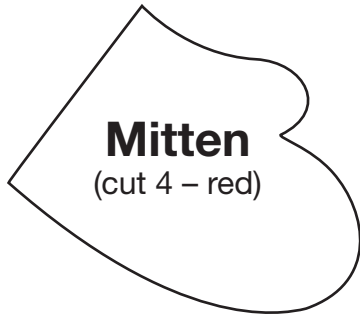

Peppermint Snow Angel

Sleeve
(cut 2, reverse
cut 2 – white)

Mitten
(cut 4 – red)

Collar
(cut 1 on
fold – red)

Wing
(cut 2, white – outer line
cut 1 striped – inner line)