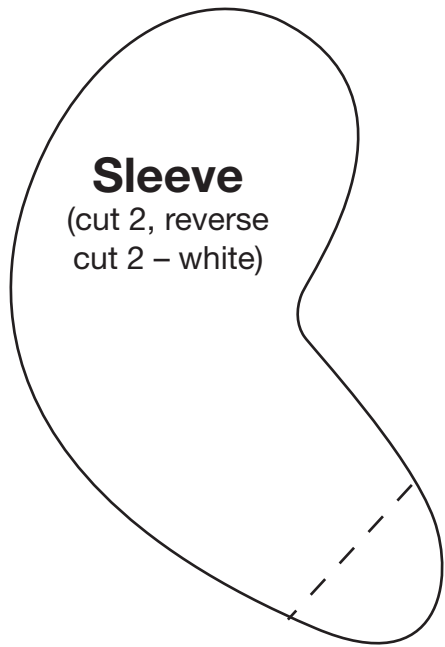

Peppermint Snow Angel

Sleeve
(cut 2, reverse
cut 2 – white)

Mitten
(cut 4 – red)

Collar
(cut 1 on
fold – red)

Wing
(cut 2, white – outer line
cut 1 striped – inner line)