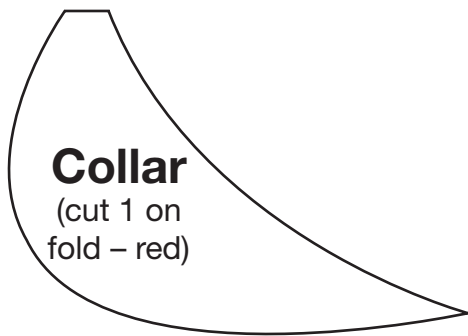

Peppermint Snow Angel

Sleeve
(cut 2, reverse
cut 2 – white)

Mitten
(cut 4 – red)

Collar
(cut 1 on
fold – red)

Wing
(cut 2, white – outer line
cut 1 striped – inner line)