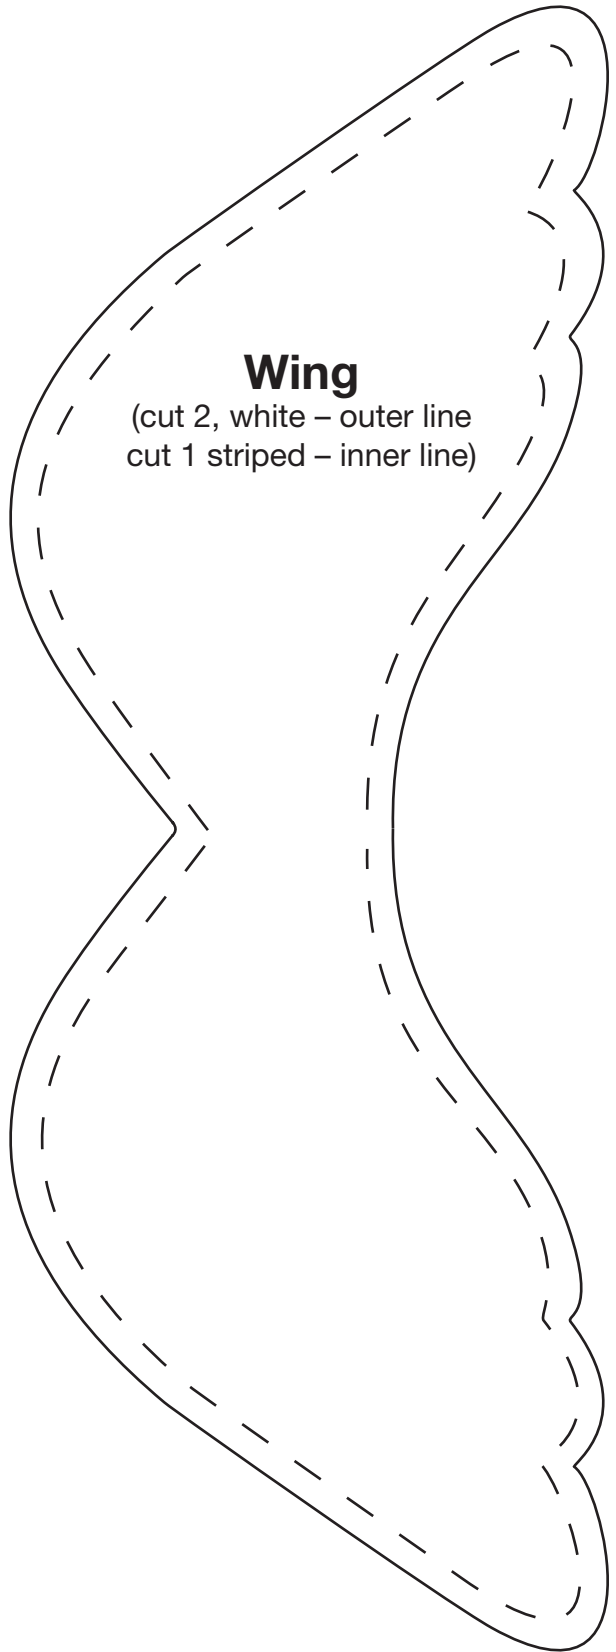

Peppermint Snow Angel

Sleeve
(cut 2, reverse
cut 2 – white)

Mitten
(cut 4 – red)

Collar
(cut 1 on
fold – red)

Wing
(cut 2, white – outer line
cut 1 striped – inner line)